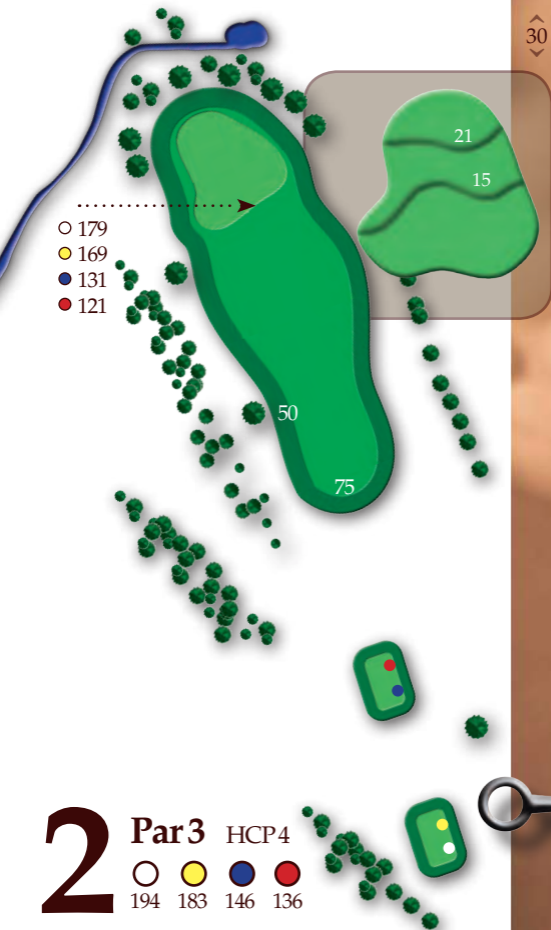

Penalty for breach of the LOCAL RULES, if not stated otherwise:

- Match play – Loss of hole
- Stroke play – Two strokes

GOLF MLADÁ BOLESLAV
SAND MARTIN'S HOLES

Poznámky/Notes

.....

.....

.....

.....

GOLF MLADÁ BOLESLAV
SAND MARTIN'S HOLES

Poznámky/Notes

.....

.....

.....

.....

GOLF MLADÁ BOLESLAV

SAND MARTIN'S HOLES

GOLF MLADÁ BOLESLAV

SAND MARTIN'S HOLES

Poznámky/Notes

.....

.....

.....

.....

4