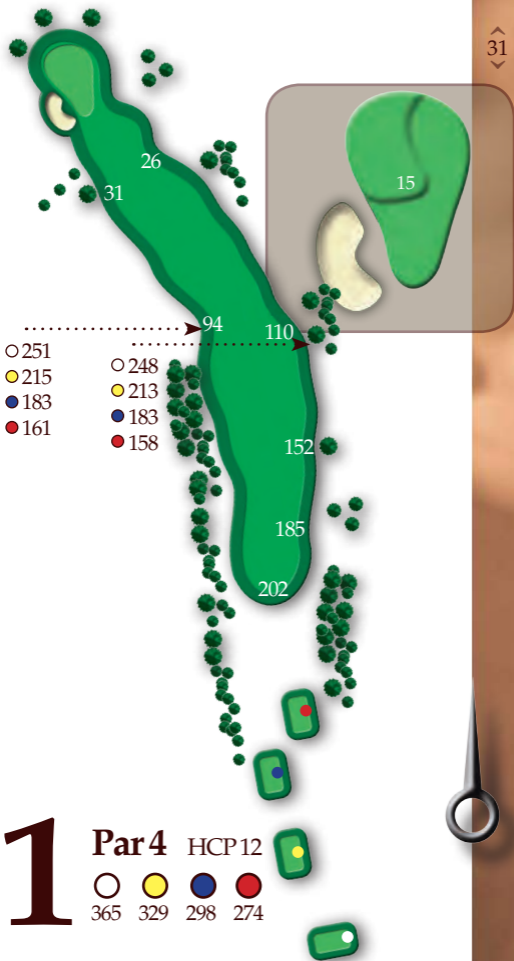

Penalty for breach of the LOCAL RULES, if not stated otherwise:

- Match play – Loss of hole
- Stroke play – Two strokes

GOLF MLADÁ BOLESLAV
SAND MARTIN'S HOLES

Poznámky/Notes

.....

.....

.....

.....

GOLF MLADÁ BOLESLAV
SAND MARTIN'S HOLES

Poznámky/Notes

.....

.....

.....

.....

GOLF MLADÁ BOLESLAV

SAND MARTIN'S HOLES

GOLF MLADÁ BOLESLAV

SAND MARTIN'S HOLES

Poznámky/Notes

.....

.....

.....

.....

4